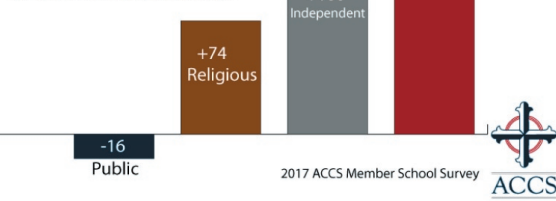

SAT Performance Relative to College & Career Readiness Benchmark

Benchmark is a combined score of 1060 on the two SAT tests.

What is a Classical Christian Education?

Before the mid-eighteenth century, Christian education was the purpose of nearly all Western education. This was based, in part, on Ephesians 6 which commands fathers to raise their children in “the nurture and admonition of the Lord.” This type of education seeks an inner transformation of the student. It cultivates the students’ habits of thought and action in order to view the world with certain foundational truths and thereby align their desires with God’s ideal. Classical Christian education’s objective then is to shape their virtues and reason so that they will be in line with God’s will. In other words, our objective is to cultivate a Christian *paideia* (education) in students.

How to get more information or to enroll your child:

Thank you for your interest in our school! We look forward to meeting you and your child and working with you throughout their educational experience.

For more detailed information about Mesquite Christian Academy please visit our website. The best way to learn about how MCA can benefit you and your child is to visit our school in person! Students interested in enrolling in Kindergarten through 8th grade are encouraged to spend a day “shadowing” a current student in their appropriate grade level. For any other information or to learn more about our academy please contact the school by phone or e-mail.